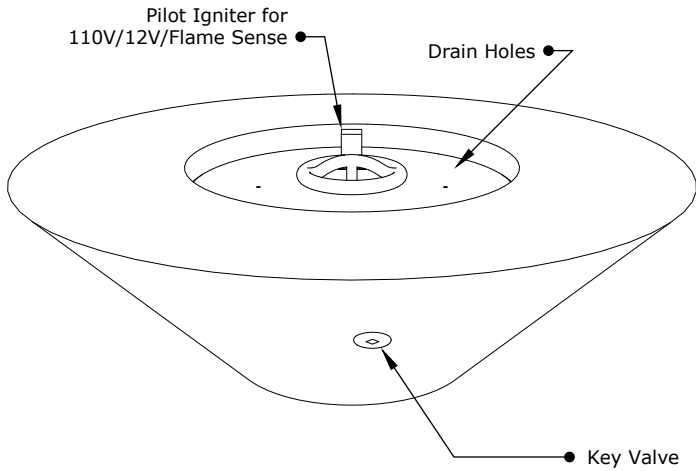

48" CAZO FIRE PIT - COPPER FINISH

ISOMETRIC VIEW

TOP VIEW

RIGHT SIDE VIEW

FRONT SIDE VIEW

SKU	A	B	C	D	E	BTU
OPT-RS48	48"	24"	12"	15"	18"	65,000
OPT-RS48EKIT	48"	24"	12"	15"	18"	60,000

Includes: Pan, Burner, Key Valve, Whistle Free Hoses, Black Lava Rock.

Fire Pit Material: Copper
Finish: Hammered Patina
Pan Material: 304 Stainless Steel
Burner Material: 304 Stainless Steel
Ignition Type: Match Lit/110V Ignition

110V ELECTRONIC IGNITION
ANSI Z21.97-(2017) / CSA 2.41-(2017)