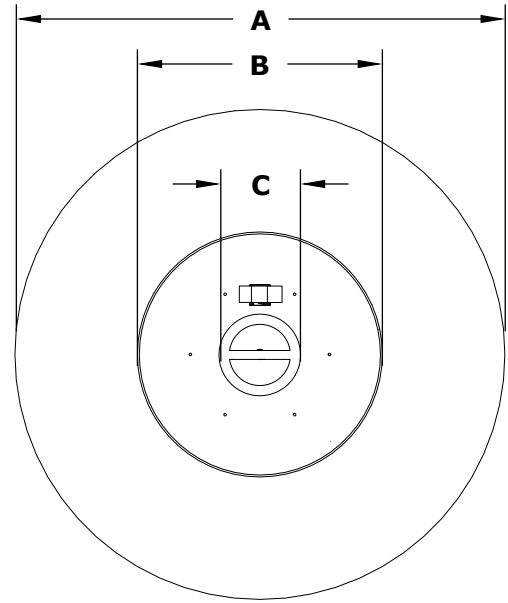

48" CAZO FIRE PIT - COPPER FINISH

ISOMETRIC VIEW

TOP VIEW

RIGHT SIDE VIEW

FRONT SIDE VIEW

SKU	A	B	C	D	E	BTU
OPT-RS48	48"	24"	12"	15"	18"	65,000
OPT-RS48EKIT	48"	24"	12"	15"	18"	60,000

Includes: Pan, Burner, Key Valve, Whistle Free Hoses, Black Lava Rock.