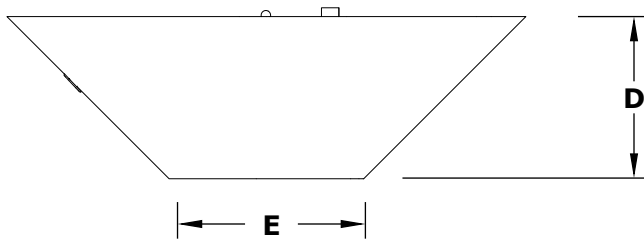

48" CAZO FIRE PIT - COPPER FINISH

ISOMETRIC VIEW

TOP VIEW

RIGHT SIDE VIEW

FRONT SIDE VIEW

SKU	A	B	C	D	E	BTU
OPT-RS48	48"	24"	12"	15"	18"	65,000
OPT-RS48EKIT	48"	24"	12"	15"	18"	60,000

Includes: Pan, Burner, Key Valve, Whistle Free Hoses, Black Lava Rock.

Fire Pit Material: Copper
Finish: Hammered Patina
Pan Material: 304 Stainless Steel
Burner Material: 304 Stainless Steel
Ignition Type: Match Lit/110V Ignition

110V ELECTRONIC IGNITION
ANSI Z21.97-(2017) / CSA 2.41-(2017)